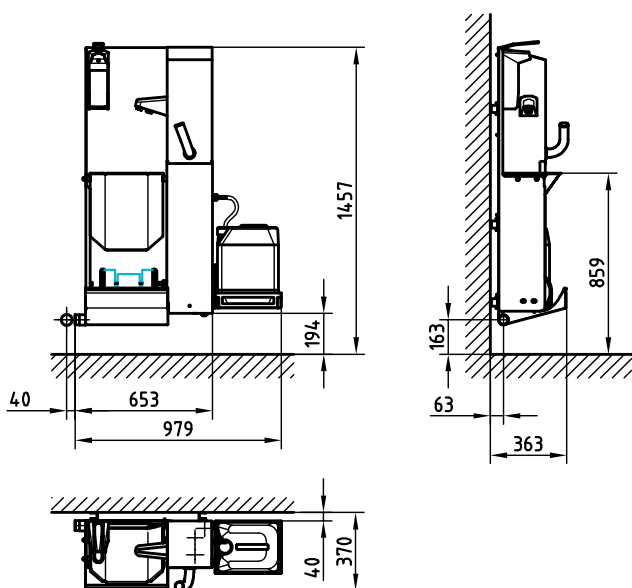

**Hygiene station Traditio
Complete type 23822**

For the traditional craftman's workshop

Sole cleaner with hand cleanin basin for wall mounting

- Space-saving design
- Rotating brush rollers with lateral disc-type brushes for optimal cleaning of soles and its side parts
- Low water and energy consumption
- Sensor-operated, solid hand cleaning basin which can also be used to clean small equipment

- Optionally available with stainless steel pedestal
- Paper towel dispenser, waste-paper basket and soap or disinfectant dispenser are perfect additions for the hygiene station

Technical data

Type	Hygiene station Solo Traditio Complete type 23822
Power supply	400V, 3/N/PE
Mains frequency	50-60 Hz
Power consumption	0.25 kW
Control voltage	24V DC
Protection class	IP65
Water supply	Hot R ½" T max. 65°C Cold R ½"
Drain	R 1½"/HT - DN 50
Pressure	3-6 bar